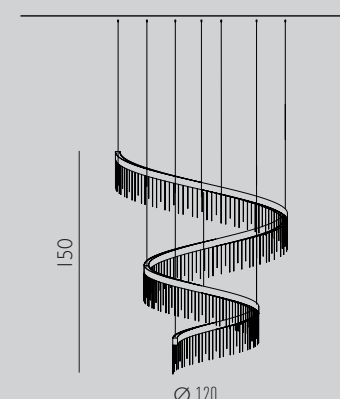

SUSPENSION TWISTER 160

F CE IP 20

Lamp / 162W LED 3000°K
15.850 LM

SUSPENSION TWISTER 140

F CE IP 20

Lamp / 123W LED 3000°K
12.000 LM

SUSPENSION TWISTER 120

F CE IP 20

Lamp / 88W LED 3000°K
8.640 LM

SUSPENSION TWISTER 100

F CE IP 20

Lamp / 59W LED 3000°K
5.760 LM

ECLISSE TWISTER DOUBLE

SUSPENSION TWISTER DOUBLE 160

F CE IP 20

Lamp / 284W LED 3000°K
27.850 LM

SUSPENSION TWISTER DOUBLE 140

F CE IP 20

Lamp / 210W LED 3000°K
20.650 LM

SUSPENSION TWISTER DOUBLE 120

F CE IP 20

Lamp / 147W LED 3000°K
14.410 LM

SUSPENSION TWISTER DOUBLE 100

F CE IP 20

SUSPENSION TWISTER COLUMN 60 H 180

F CE IP 20

Lamp / 88W LED 3000°K
8.650 LM

SUSPENSION TWISTER COLUMN 60 H 120

F CE IP 20

Lamp / 89W LED 3000°K
5.760 LM

SUSPENSION TWISTER COLUMN 60 H 80

F CE IP 20