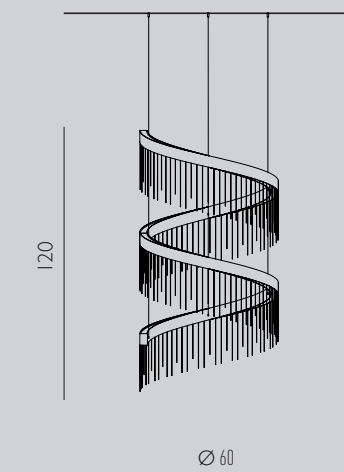

SUSPENSION TWISTER COLUMN 60 H 120

F CE IP 20

Lamp / 89W LED 3000°K
5.760 LM