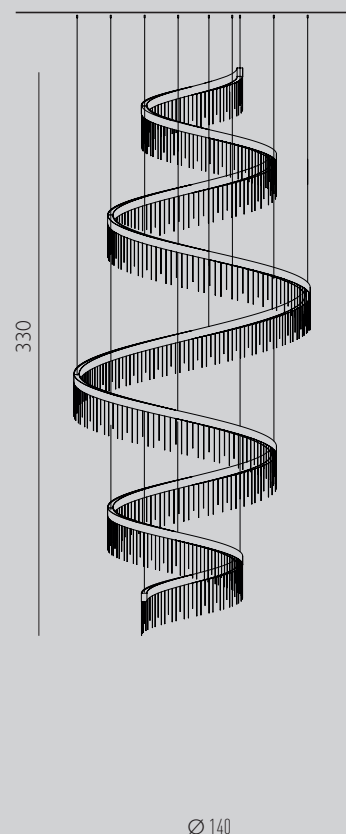

SUSPENSION TWISTER 160

F CE IP 20

Lamp / 162W LED 3000°K
15.850 LM

SUSPENSION TWISTER 140

F CE IP 20

Lamp / 123W LED 3000°K
12.000 LM

SUSPENSION TWISTER 120

F CE IP 20

Lamp / 88W LED 3000°K
8.640 LM

SUSPENSION TWISTER 100

F CE IP 20

Lamp / 59W LED 3000°K
5.760 LM

ECLISSE TWISTER DOUBLE

SUSPENSION TWISTER DOUBLE 160

F CE IP 20

Lamp / 284W LED 3000°K
27.850 LM