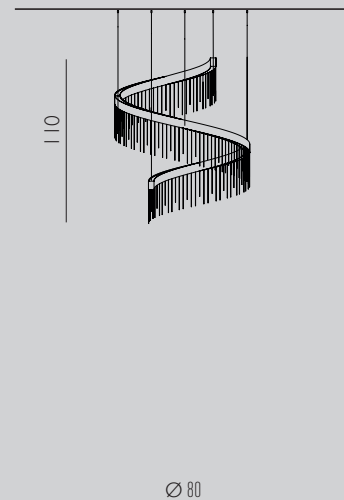

SUSPENSION TWISTER DOUBLE 140

F CE IP 20

Lamp / 210W LED 3000°K
20.650 LM

SUSPENSION TWISTER DOUBLE 120

F CE IP 20

Lamp / 147W LED 3000°K
14.410 LM

SUSPENSION TWISTER DOUBLE 100

F CE IP 20

Lamp / 93W LED 3000°K
9.120 LM

SUSPENSION TWISTER DOUBLE 80

F CE IP 20

Lamp / 49W LED 3000°K
4.800 LM

ECLISSE TWISTER COLUMN

SUSPENSION TWISTER COLUMN 60 H 200

F CE IP 20

Lamp / 118W LED 3000°K
11.530 LM