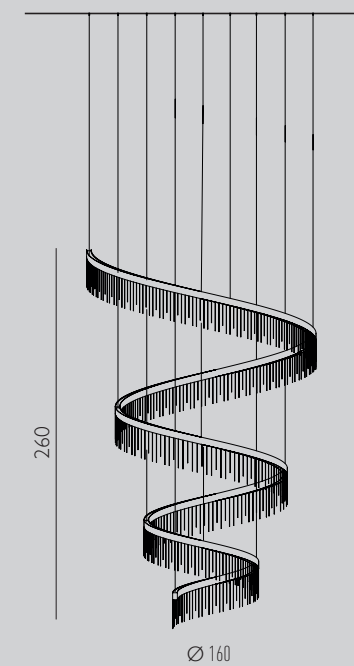

ECLISSE TWISTER

collection

SUSPENSION TWISTER 200

F CE IP 20

Lamp / 255W LED 3000°K
24.970 LM

SUSPENSION TWISTER 180

F CE IP 20

Lamp / 205W LED 3000°K
20.170 LM

SUSPENSION TWISTER 160

F CE IP 20

Lamp / 162W LED 3000°K
15.850 LM

SUSPENSION TWISTER 140

F CE IP 20

Lamp / 123W LED 3000°K
12.000 LM

SUSPENSION TWISTER 120

F CE IP 20