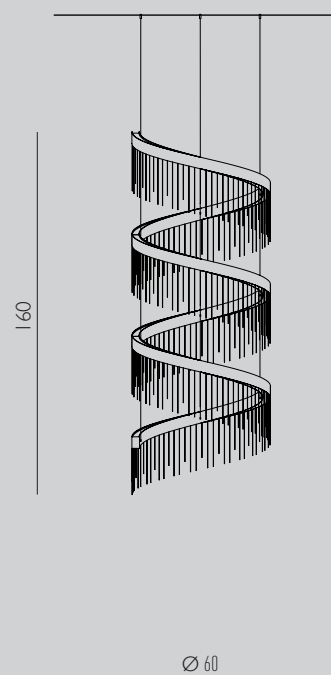

SUSPENSION TWISTER DOUBLE 140

F CE IP 20

Lamp / 210W LED 3000°K
20.650 LM

SUSPENSION TWISTER DOUBLE 120

F CE IP 20

Lamp / 147W LED 3000°K
14.410 LM

SUSPENSION TWISTER DOUBLE 100

F CE IP 20

Lamp / 93W LED 3000°K
9.120 LM

SUSPENSION TWISTER DOUBLE 80

F CE IP 20

Lamp / 49W LED 3000°K
4.800 LM

ECLISSE TWISTER COLUMN

SUSPENSION TWISTER COLUMN 60 H 200

F CE IP 20

Lamp / 118W LED 3000°K
11.530 LM

SUSPENSION TWISTER COLUMN 60 H 180

F CE IP 20

Lamp / 88W LED 3000°K
8.650 LM

SUSPENSION TWISTER COLUMN 60 H 120

F CE IP 20

Lamp / 89W LED 3000°K
5.760 LM

SUSPENSION TWISTER COLUMN 60 H 80

F CE IP 20

Lamp / 29W LED 3000°K
2.880 LM

STRUCTURE / MONTATURA

-  brushed gold / oro spazzolato
-  bronze / bronzo
-  black / nero RAL 9005

MATERIAL

metal structure & crystal pendants

struttura in metallo e pendenti in cristallo