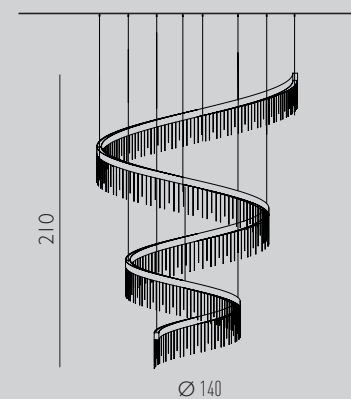

SUSPENSION TWISTER 140

F CE IP 20

Lamp / 123W LED 3000°K
12.000 LM