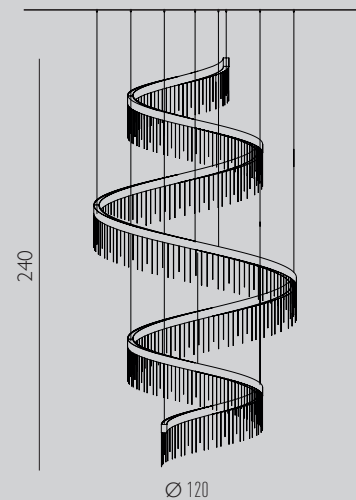

SUSPENSION TWISTER DOUBLE 120

F CE IP 20

Lamp / 147W LED 3000°K
14.410 LM