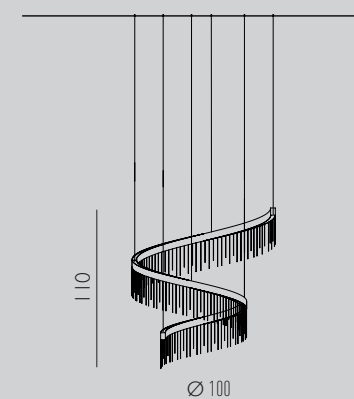

SUSPENSION TWISTER 160

F CE IP 20

Lamp / 162W LED 3000°K
15.850 LM

SUSPENSION TWISTER 140

F CE IP 20

Lamp / 123W LED 3000°K
12.000 LM

SUSPENSION TWISTER 120

F CE IP 20

Lamp / 88W LED 3000°K
8.640 LM

SUSPENSION TWISTER 100

F CE IP 20

Lamp / 59W LED 3000°K
5.760 LM

ECLISSE TWISTER DOUBLE

SUSPENSION TWISTER DOUBLE 160

F CE IP 20

Lamp / 284W LED 3000°K
27.850 LM

SUSPENSION TWISTER DOUBLE 140

F CE IP 20

Lamp / 210W LED 3000°K
20.650 LM

SUSPENSION TWISTER DOUBLE 120

F CE IP 20

Lamp / 147W LED 3000°K
14.410 LM

SUSPENSION TWISTER DOUBLE 100

F CE IP 20