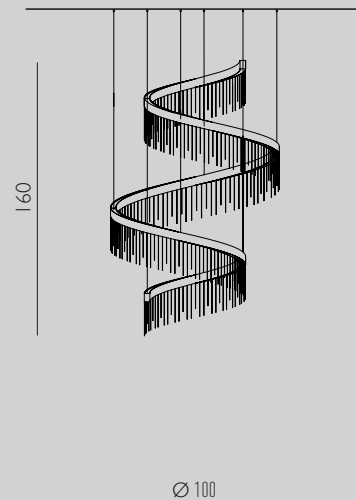

SUSPENSION TWISTER DOUBLE 140

F CE IP 20

Lamp / 210W LED 3000°K
20.650 LM

SUSPENSION TWISTER DOUBLE 120

F CE IP 20

Lamp / 147W LED 3000°K
14.410 LM

SUSPENSION TWISTER DOUBLE 100

F CE IP 20