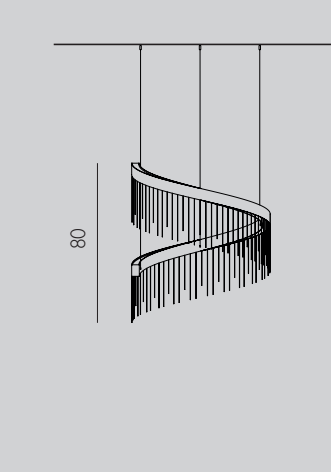

SUSPENSION TWISTER COLUMN 60 H 180

F CE IP 20

Lamp / 88W LED 3000°K
8.650 LM

SUSPENSION TWISTER COLUMN 60 H 120

F CE IP 20

Lamp / 89W LED 3000°K
5.760 LM

SUSPENSION TWISTER COLUMN 60 H 80

F CE IP 20